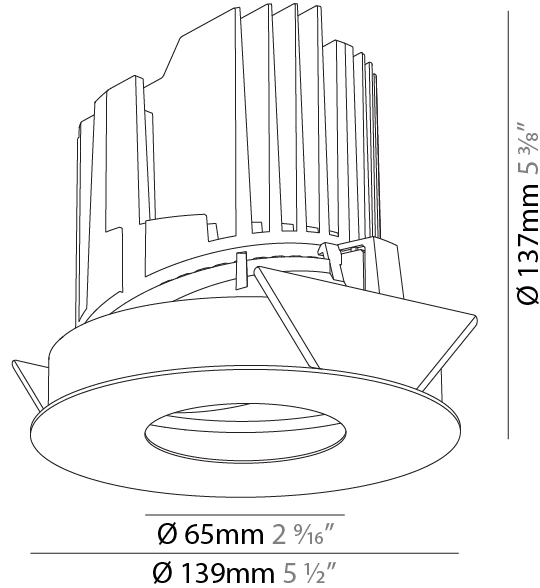

OPTICAL

Reflector°: 20 / 25 / 40
Adjustability: Fixed

RATINGS AND CERTIFICATIONS

Certified By: Certified for North American Standards
IP rating: IP20

	130mm 5 1/8"	150mm 5 7/8"	10 15mm 3/8" 9/16"	30°	355°	