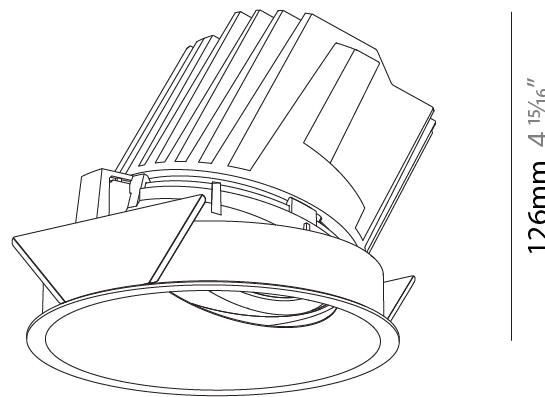

PHYSICAL

Shape: Round
Diameter (mm): 139
Diameter (in): 5 1/2
Height (mm): 126
Height (in): 4 15/16
Ceiling Thickness (mm): 10 / 12.5 / 15
Ceiling Thickness (in): 3/8 or 1/2 or 9/16
Min. Recessing Depth (mm): 140
Min. Recessing Depth (in): 5 1/2
Light Distribution: Adjustable / Asymmetric
Weight (kg): 0.811
Weight (lbs): 1.79
Fixture Finish: SSR / BKV / CWI / CRY / HAB / UFT / ITA / RUA / FTG / MYG / LOD / PUS / FRO / FUP / KIA / POP / BLS / SPG / MEY / GOH / GUM / CHC / COM / ABZ / JAG / OBR / MOS / ROR
Fixture Material: Aluminum Die Cast
Cut-out Measurements: 130mm / 5 1/8"

ELECTRICAL

Lamp Type: LED (Zhaga Standard)
Input Wattage (W): 13.2 / 16.5
Total Output Wattage (W): 12 / 14
Dimming: Tri-Mode (Non-Dimming and Phase Dimming (120Vac only) and 0-10V Dimming)
Driver Included: No
Driver Location: Recessed Housing
Driver Type: Constant Current - Universal
Driver Class: Class 2
Housing: See components
Input Voltage (V): 120 - 277
Constant Current (MA): 350

LED

Number of LEDs: 1
Color Temperature (°K): 2700 / 3000 / 3500 / 4000
Max. Delivered Lumen (lm): 690 / 760 / 823 / 840
Nominal Lumen (lm): 960 / 1070 / 1156 / 1180
CRI: >90 CRI
Lamp Life (hrs): 50000

OPTICAL

Reflector°: 10
Adjustability: Fixed

RATINGS AND CERTIFICATIONS

Certified By: Certified for North American Standards
IP rating: IP20

126mm 4 15/16"

Ø 125mm 4 15/16"

Ø 139mm 5 1/2"